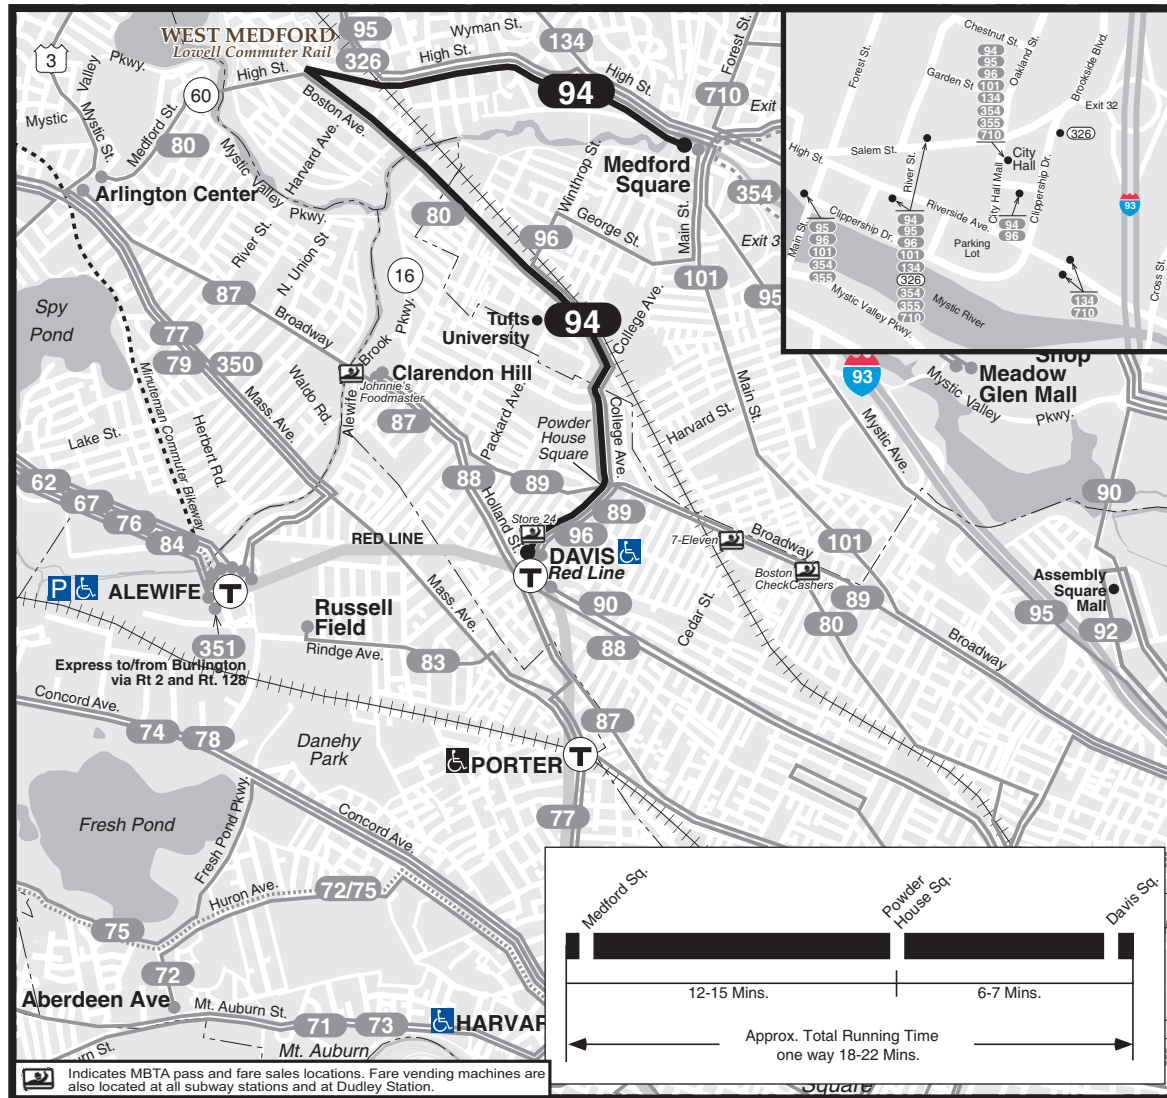

**T** **Route 94** Medford Square - Davis Square Station via West Medford & Medford Hillside

# 94

FALL September 4, 2010 - December 31, 2010

## Medford Square - Davis Square Station

Serving: Medford City Hall, Winthrop Circle, West Medford, Medford Hillside, Tufts University, Powder House Sq. and connections to the Red Line

Arrive times are approximate, subject to traffic.